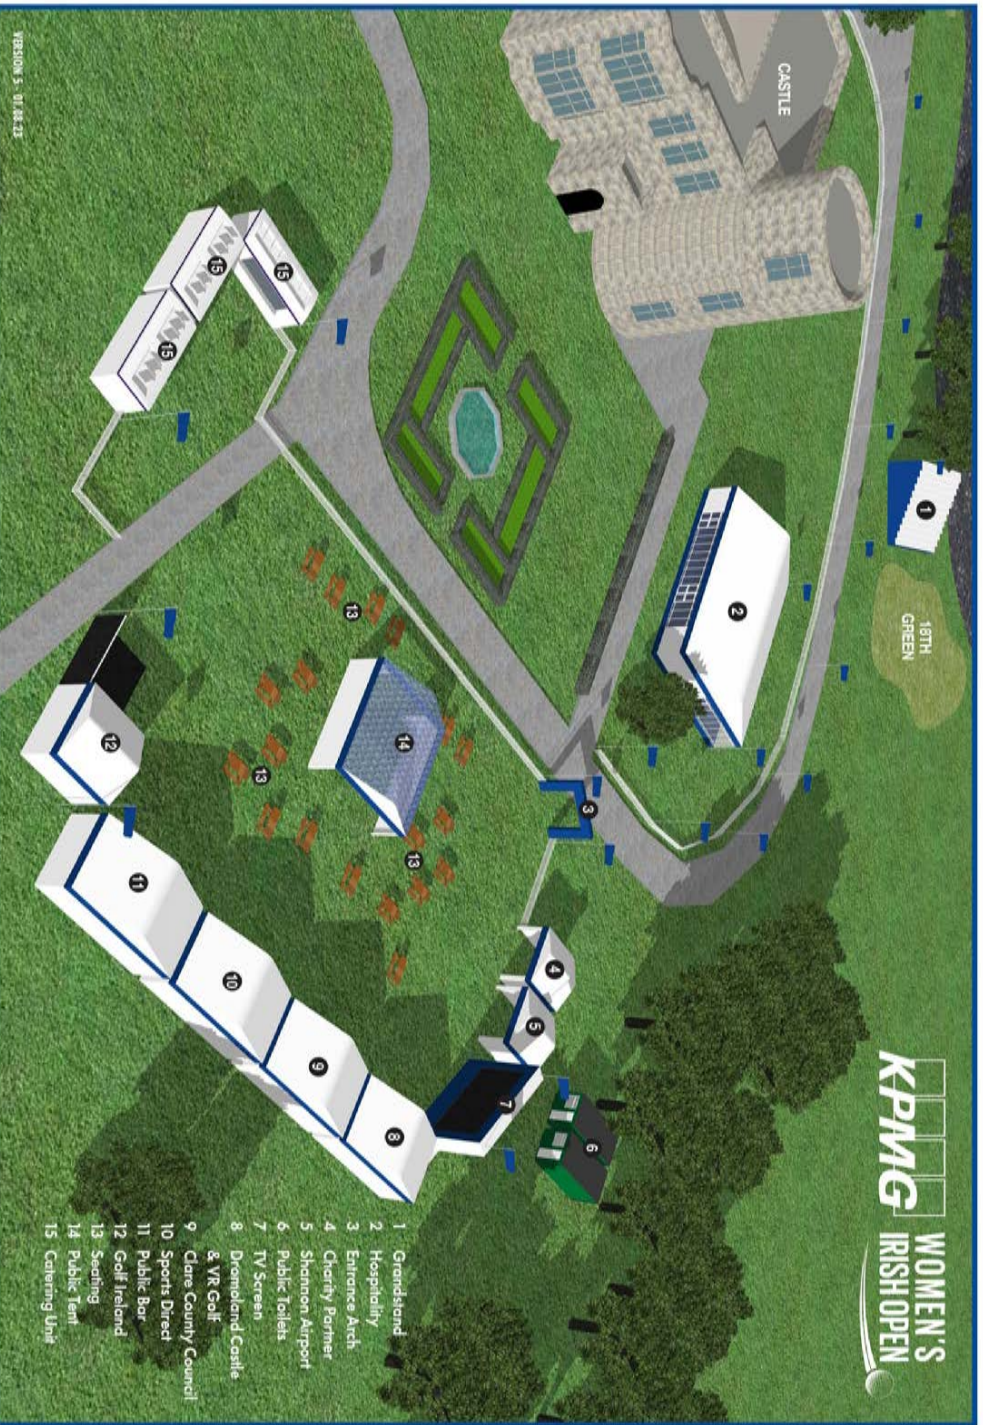

KPMG WOMEN'S
IRISH OPEN

- 1 Grandstand
- 2 Hospitality
- 3 Entrance Arch
- 4 Cherry Porters
- 5 Shannon Airport
- 6 Public Toilets
- 7 TV Screen
- 8 Dromoland Castle & VR Golf
- 9 Clare County Council
- 10 Sports Direct
- 11 Public Bar
- 12 Golf Ireland
- 13 Seating
- 14 Public Tent
- 15 Catering Unit